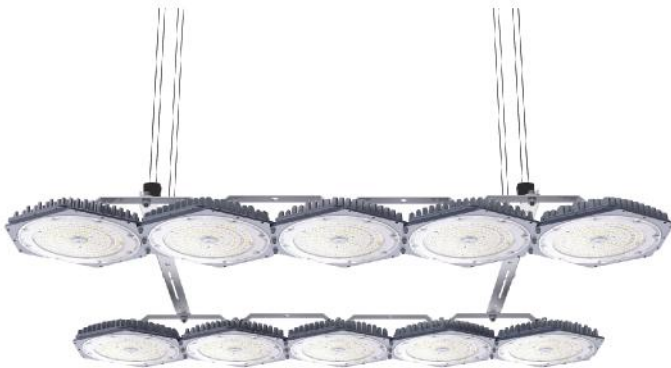

SunDisk-B

Plus

### SPECIFICATIONS

Model	Sundisk-B Series Plus 780W
Light Source	LED
Spectrum	Enlite Full Spectrum
Input Power	780W
Efficacy	2.3umol/J
Input Voltage	120V <sup>①</sup> 208-240V <sup>②</sup> 277V <sup>③</sup>
Power Supply	Built-In Driver
Dimming	Optional
Cooling BTUs	2,730
Fixture Dimensions	44.0" L x 33.6" W x 3.3" H
Fixture Weight	30.2lbs
Certification	ETL Certified, DLC rating & IP66, CE
Warranty	5 Year Warranty

### Enlite Indoor - Full Spectrum

Series	MODEL	INPUT VOLTAGE	Beam Angle & Mounting Height
SUNDISK PLUS	B-780W	1. 120V 2. 208-240V 3. 277V	90° (2ft Above Canopy)