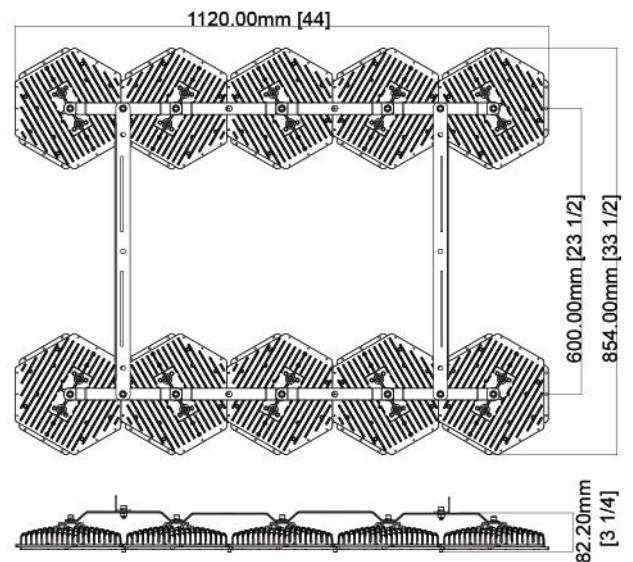

Enlite Indoor - Full Spectrum

Series	MODEL	INPUT VOLTAGE	Beam Angle & Mounting Height
SUNDISK PLUS	B-780W	1. 120V 2. 208-240V 3. 277V	90° (2ft Above Canopy)