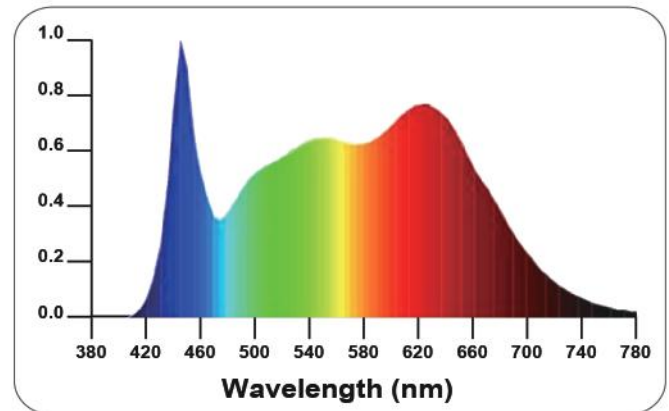

Enlite Indoor - Full Spectrum

Series	MODEL	INPUT VOLTAGE	Beam Angle & Mounting Height
SUNDISK PLUS	B-780W	1. 120V 2. 208-240V 3. 277V	90° (2ft Above Canopy)