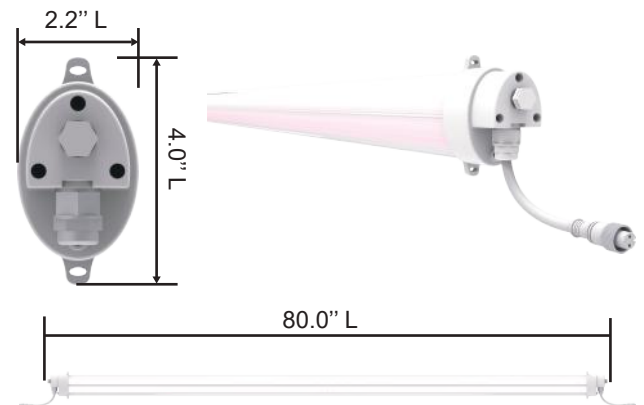

Enlite - Full Spectrum