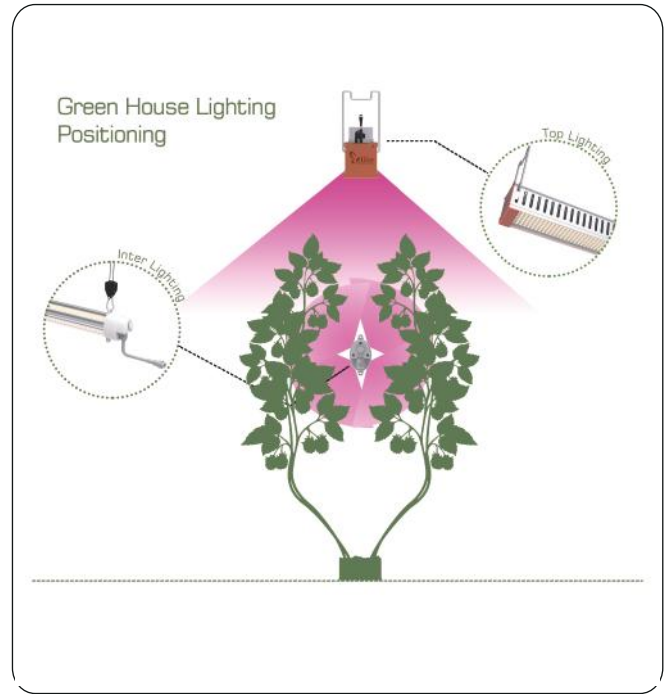

### SPECIFICATIONS

Model	Interlight Plus 160W	
Light Source	LED	
PPF	416 umol/s	
Input Power	160W	
Efficacy	2.6umol/J	
Input Voltage	100-130V <sup>①</sup> 200V-240V <sup>②</sup>	
Lifetime	>50,000 Hours	
Dimming	N/H	
BTUs	546	
Fixture Dimensions	80.0" L x 2.2" W x 4.0" H	
Fixture Weight	7.7lbs	
Certification	ETL Certified & IP66, CE	
Warranty	3 Year Standard or 5 Year Extended Warranty	

## Greenhouse Light Application