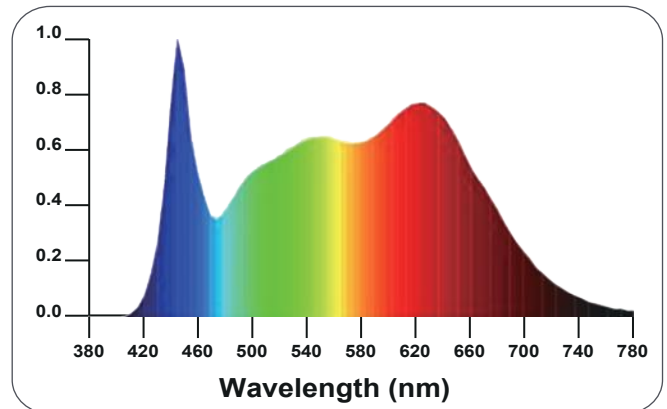

Enlite - Full Spectrum