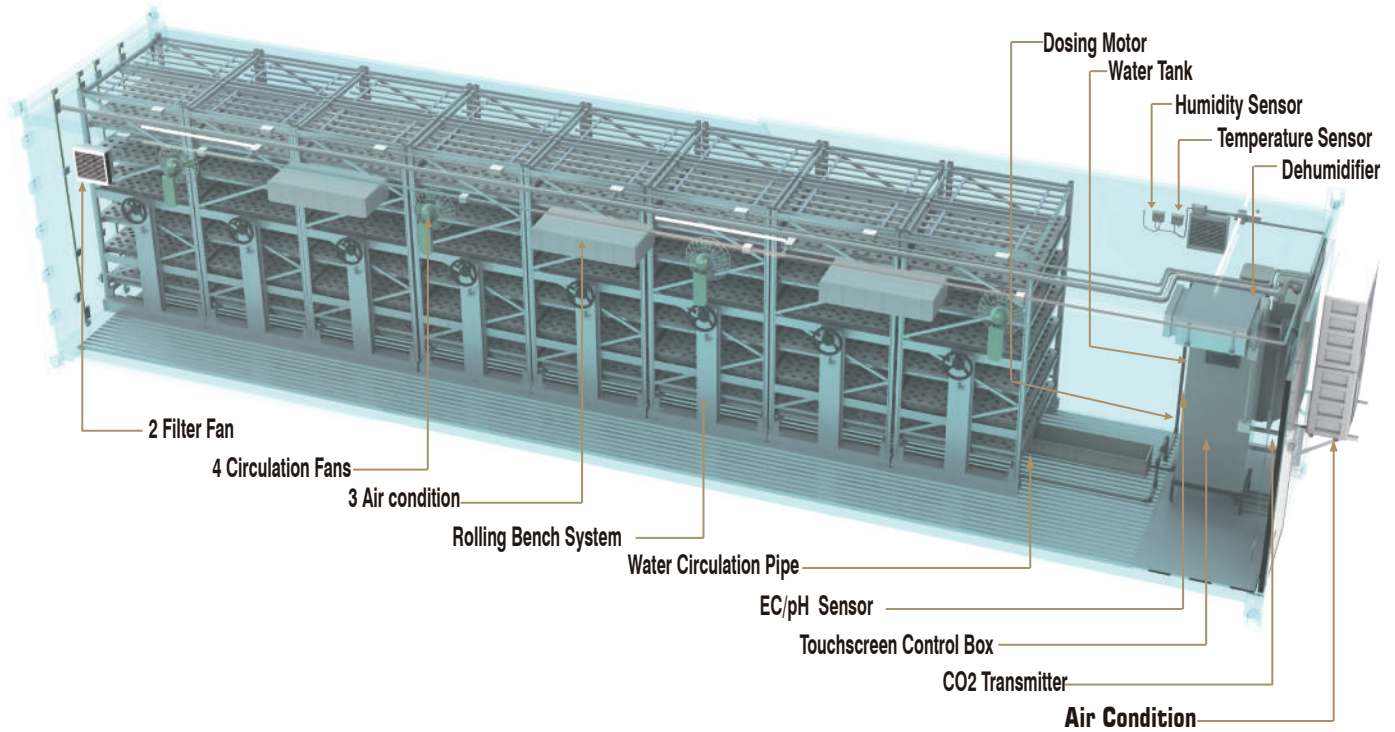

Container Farm

Enlite Grow Box Details

Modular Trolley System (Leafy Green & Vegetable)

Rolling Bench (Medical Marijuana)

Enlite Container Farm

PLUG AND GROW

The Enlite Container Farm is a vertical farming system built inside a 40ft shipping container.

The Container farm contain the Auto Irrigation System, Lighting system Temperature & Humidity Control, EC & PH Detection, Co2 Transmitter

The Container farm is capable of growing Lettuces, Herbs, and Medical Marijuana in any location.